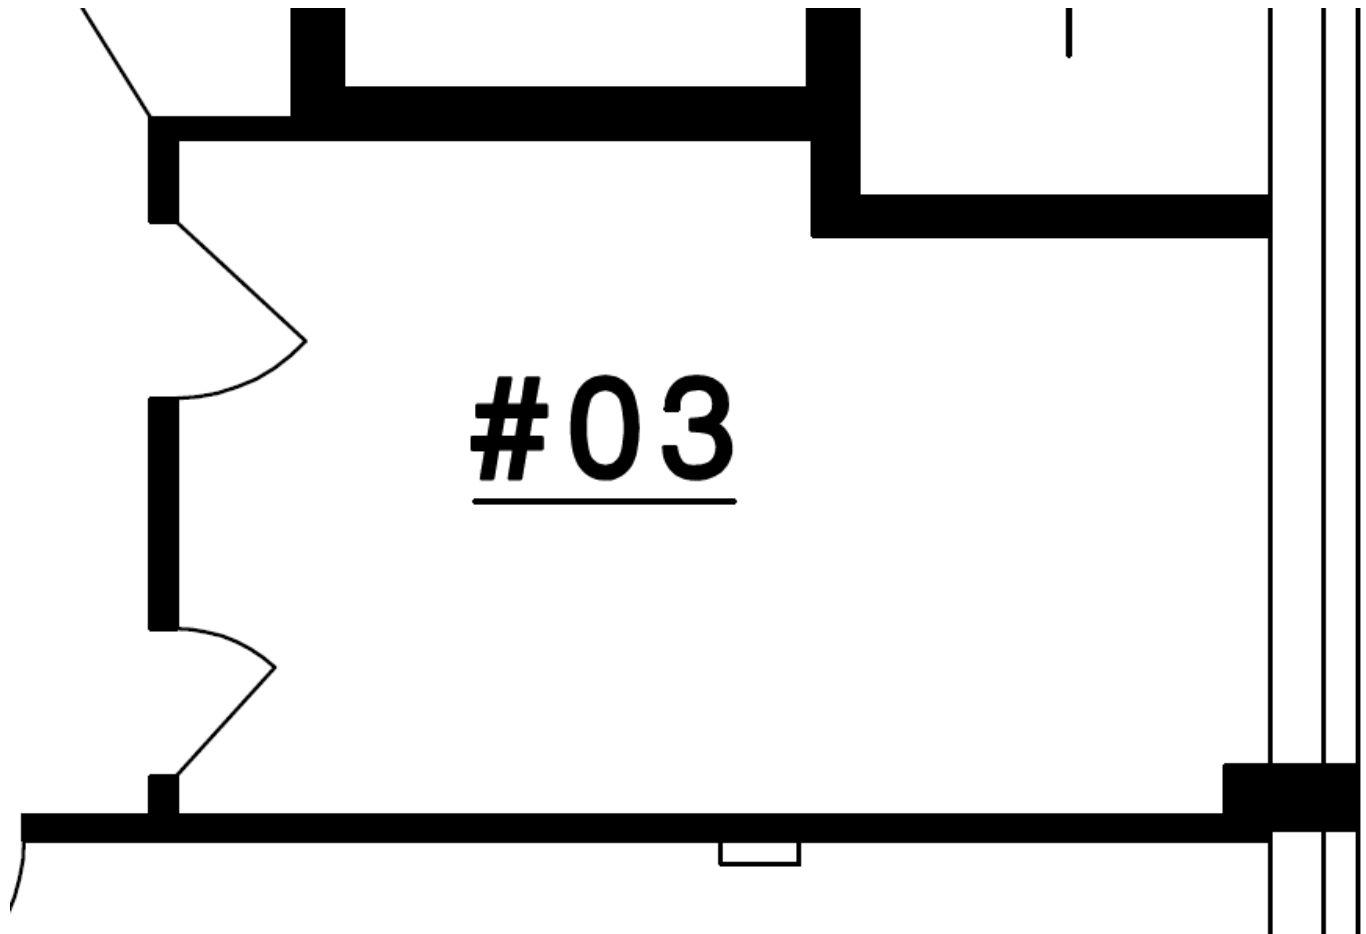

# Suite 003

This 267 square foot space was formerly used as a café.

# Suite 109

# Suite 202

This 565 square foot space is located on the top floor with large windows overlooking 16<sup>th</sup> Avenue.

# Suite 210

This second floor unit is 502 square feet.