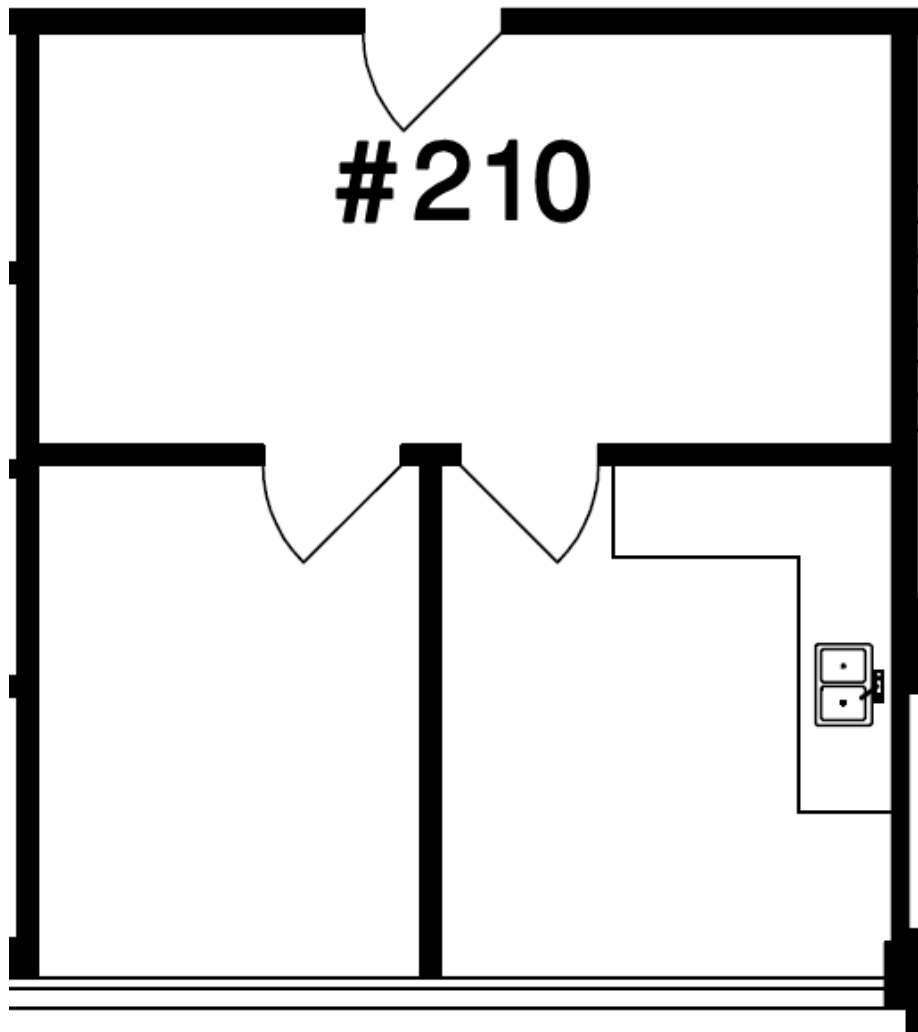

# Suite 003

This 267 square foot space was formerly used as a café.

# Suite 109

# Suite 202

This 565 square foot space is located on the top floor with large windows overlooking 16<sup>th</sup> Avenue.

# Suite 210

This second floor unit is 502 square feet.