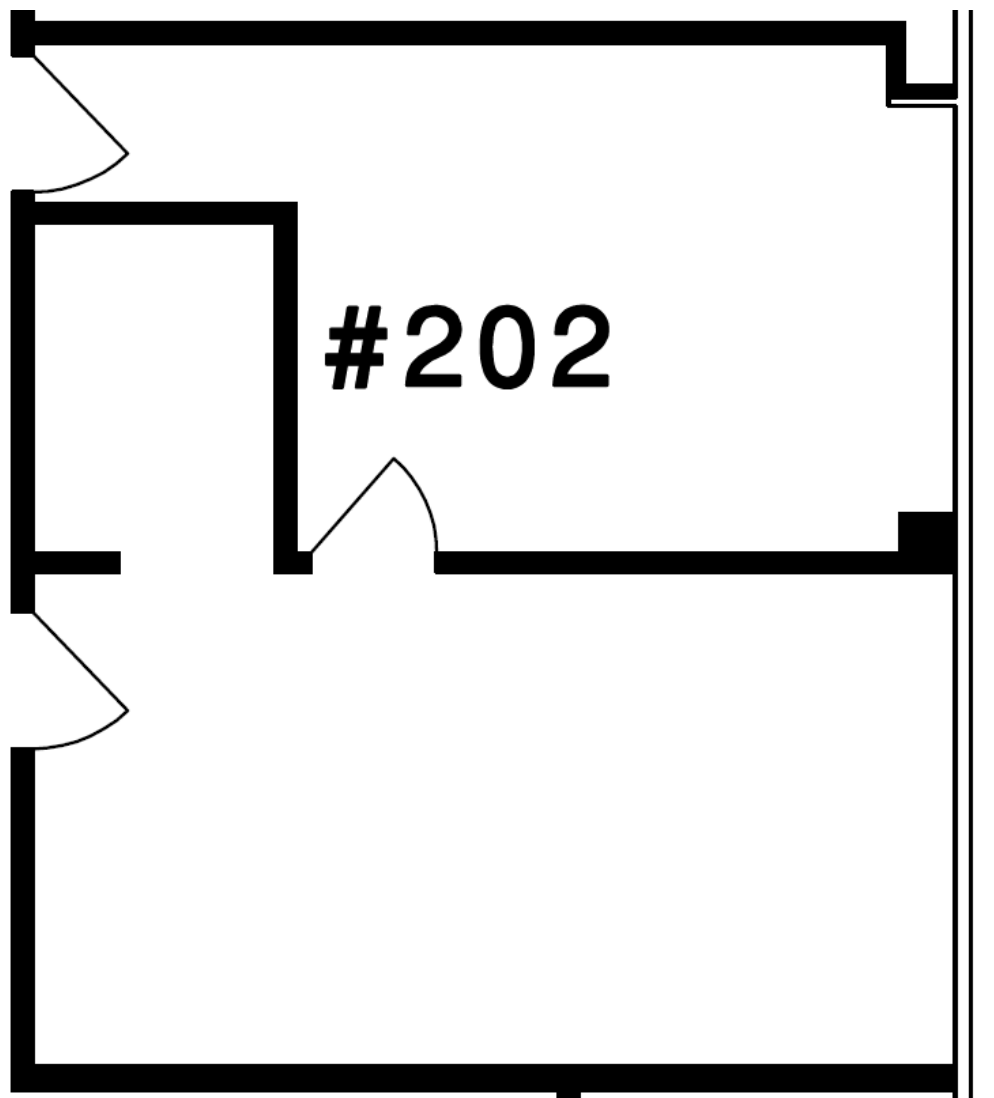

# Suite 003

This 267 square foot space was formerly used as a café.

# Suite 109

# Suite 202

This 565 square foot space is located on the top floor with large windows overlooking 16<sup>th</sup> Avenue.

# Suite 210

This second floor unit is 502 square feet.