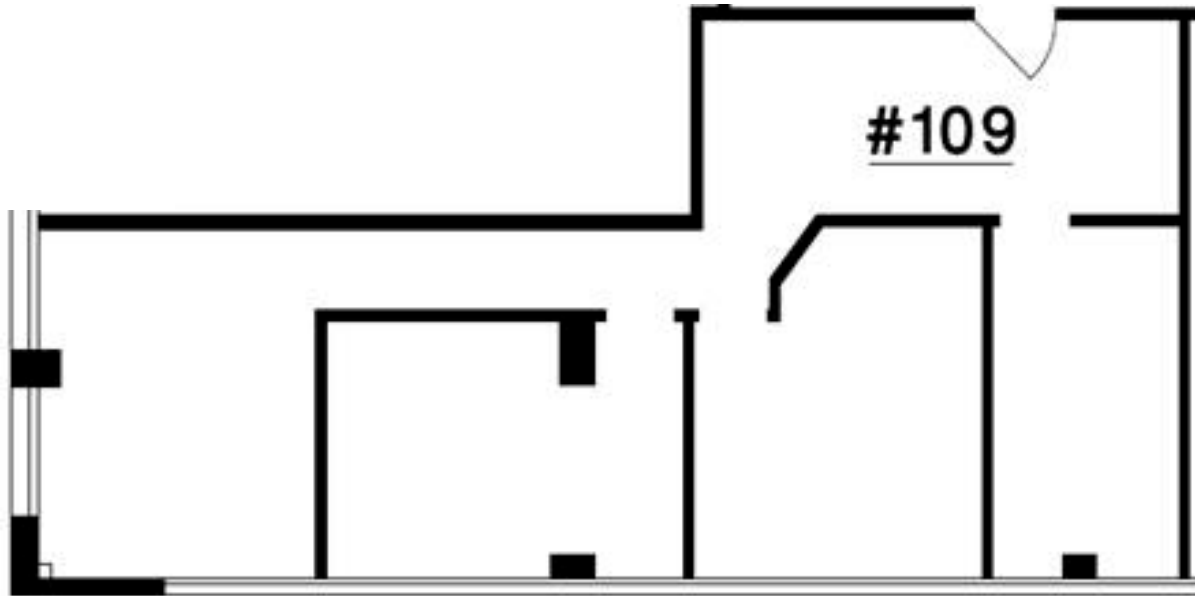

# Suite 003

This 267 square foot space was formerly used as a café.

# Suite 109

# Suite 202

This 565 square foot space is located on the top floor with large windows overlooking 16<sup>th</sup> Avenue.

# Suite 210

This second floor unit is 502 square feet.