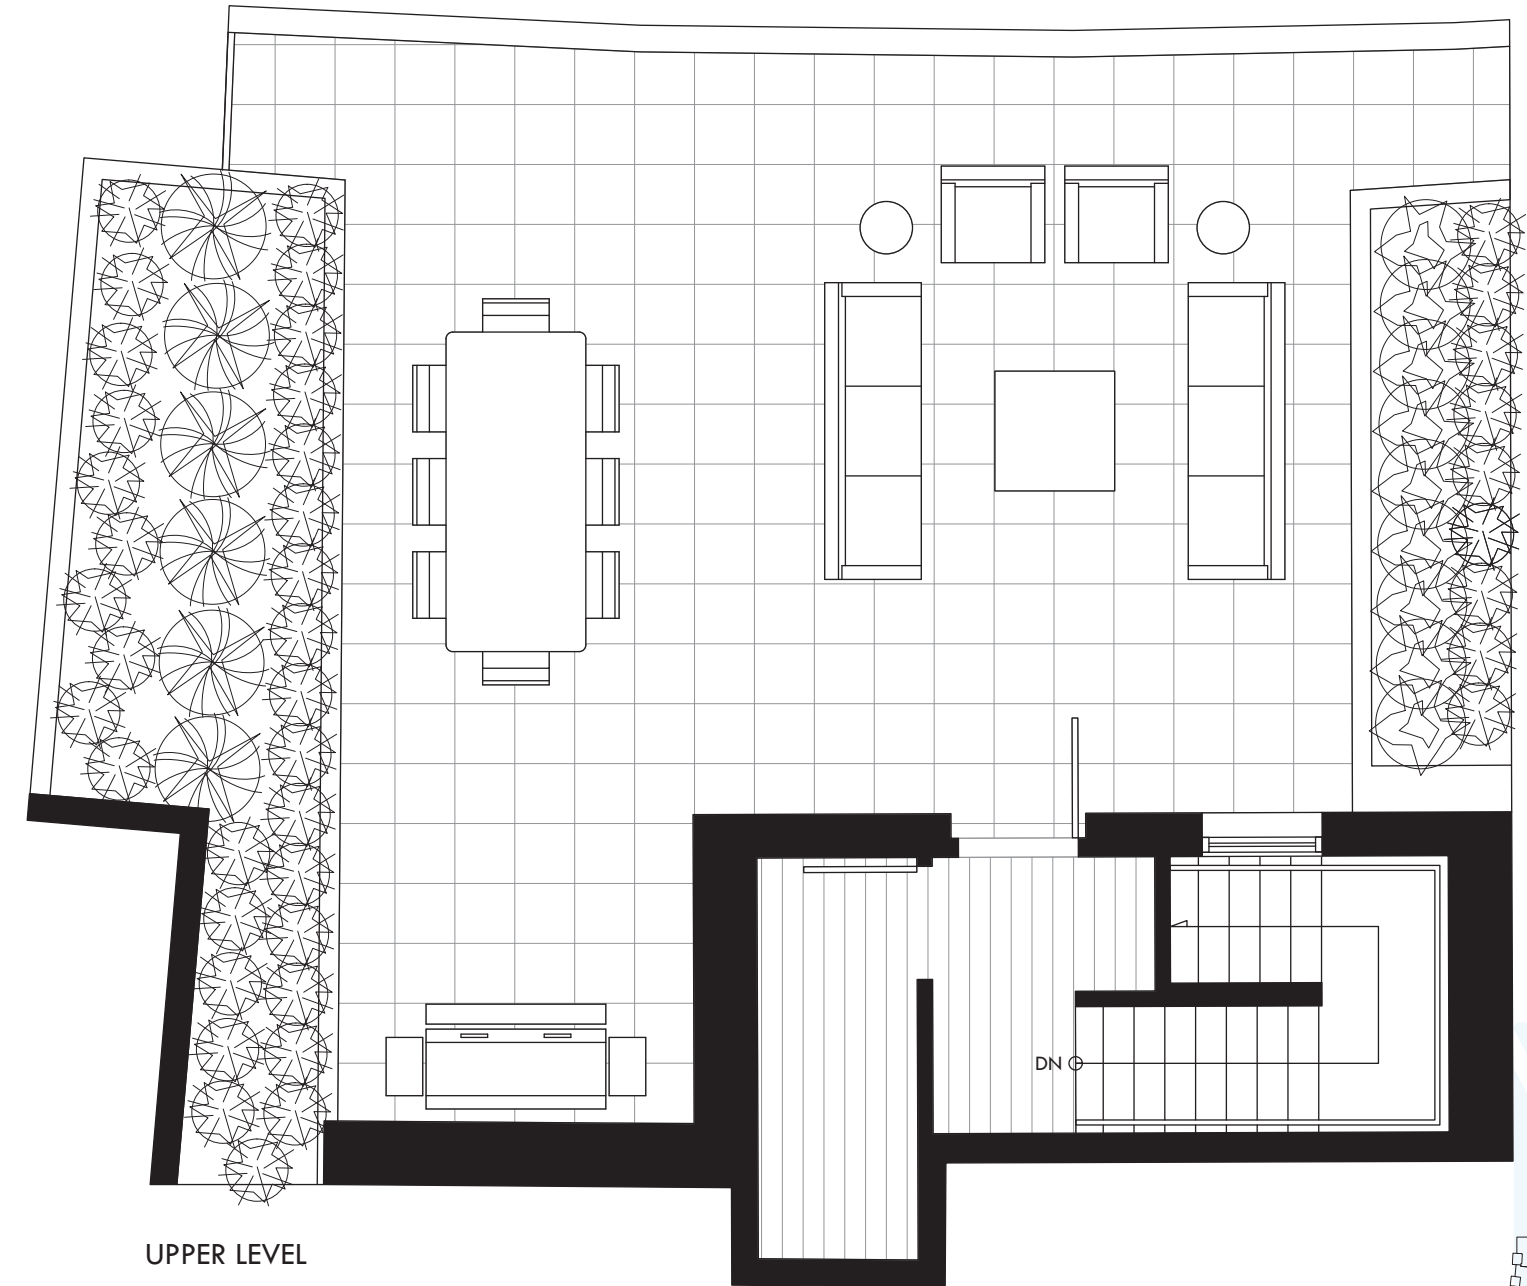

# D10

2 BEDROOM + FLEX  
2 BATH

Interior 1132 SQFT · Outdoor (Lower) 70 SQFT · Outdoor (Upper) 555 SQFT

# PARADÍGM

LOWER LEVEL

UPPER LEVEL

LEVEL 5