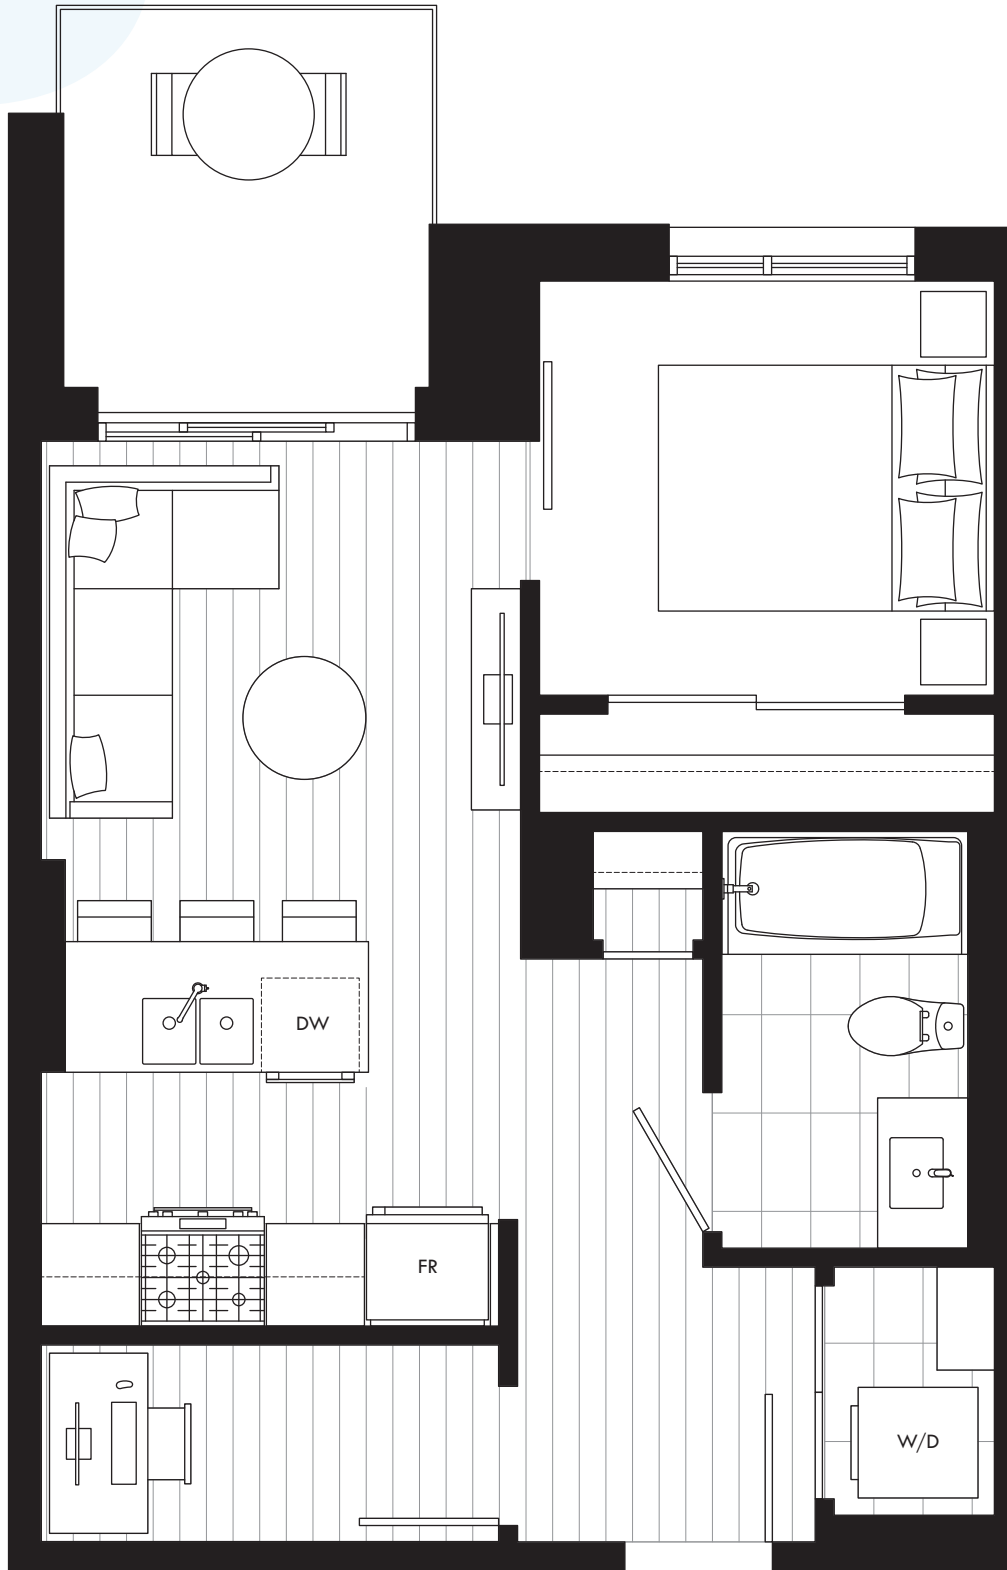

B2

1 BEDROOM + FLEX

1 BATH

Interior 522 SQFT · Balcony 60 SQFT

P A R A D Í G M

LEVELS 7-21  N