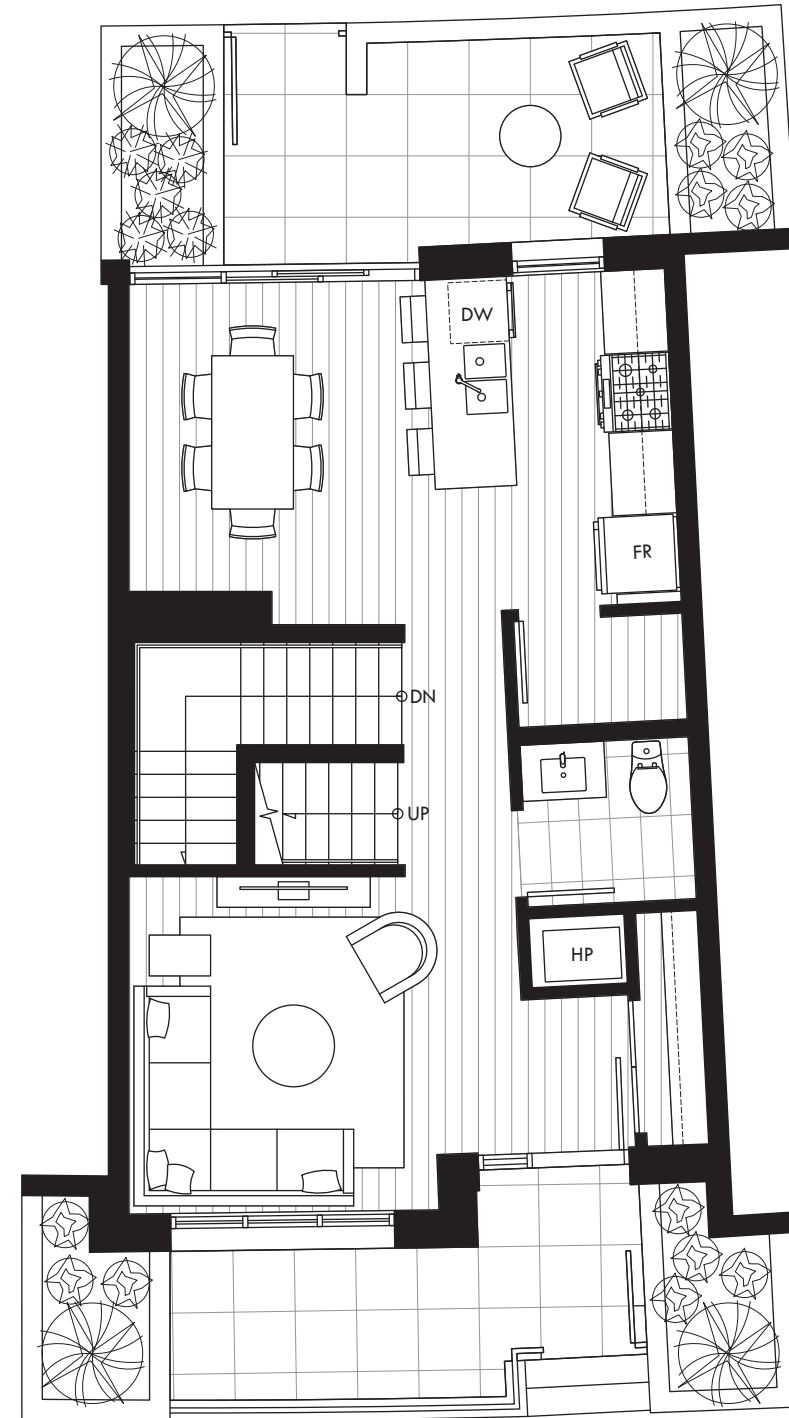

TH3

3 BEDROOM
2.5 BATH

Interior 1616-1762 SQFT • Outdoor (Lower) 208 SQFT • Outdoor (Upper) 310-350 SQFT

PARADIGM

GARAGE LEVEL

LOWER LEVEL

2ND LEVEL

UPPER LEVEL

LEVEL 1

LEVEL 2

LEVEL 3