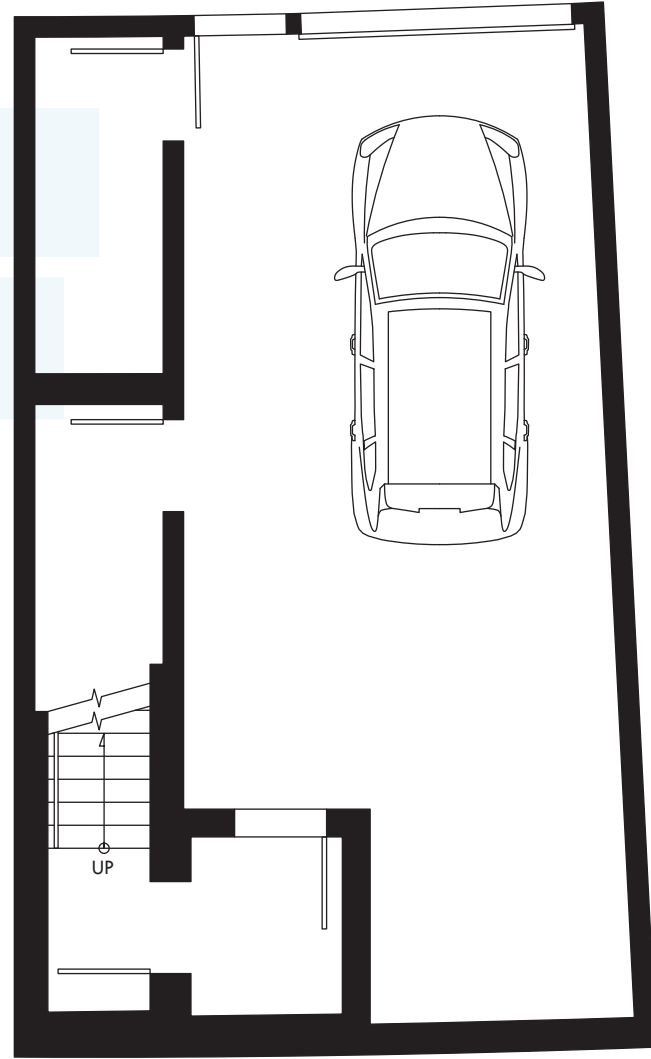

TH3

3 BEDROOM
2.5 BATH

Interior 1616-1762 SQFT • Outdoor (Lower) 208 SQFT • Outdoor (Upper) 310-350 SQFT

PARADIGM

GARAGE LEVEL

LOWER LEVEL

2ND LEVEL

UPPER LEVEL

LEVEL 1

LEVEL 2

LEVEL 3