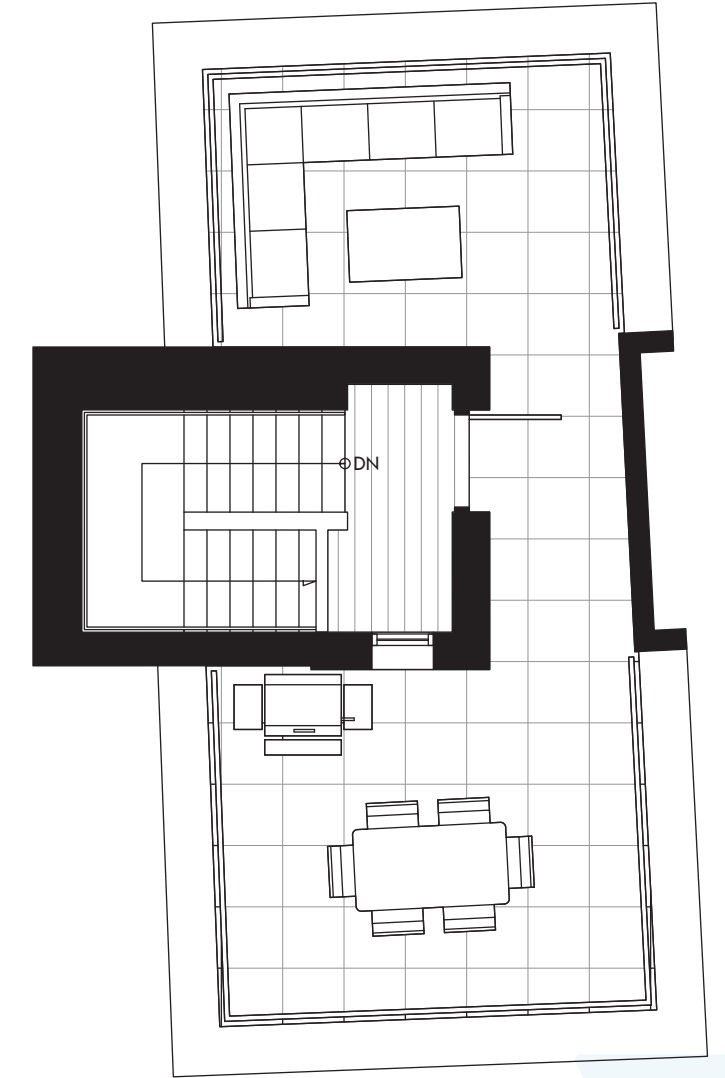

TH3

3 BEDROOM
2.5 BATH

Interior 1616-1762 SQFT • Outdoor (Lower) 208 SQFT • Outdoor (Upper) 310-350 SQFT

PARADIGM

GARAGE LEVEL

LOWER LEVEL

2ND LEVEL

UPPER LEVEL

LEVEL 1

LEVEL 2

LEVEL 3