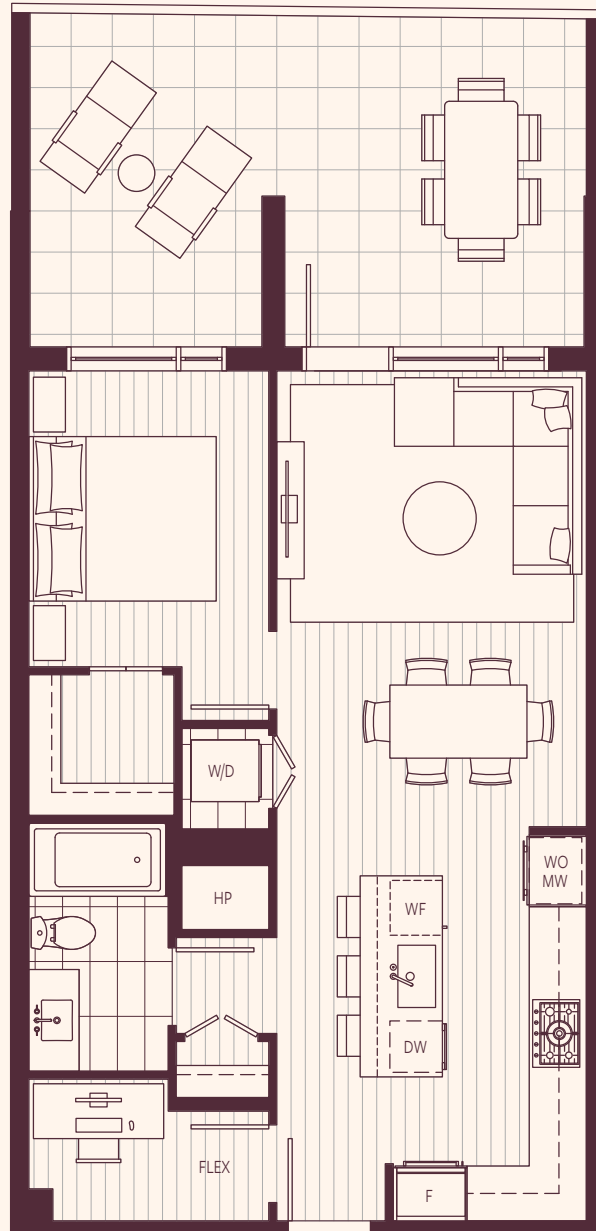

DUNBAR AT 39TH

PLAN B
1 BEDROOM + FLEX
1 BATH

INTERIOR: 676 SQ FT.
EXTERIOR: 242 SQ FT.

WESGROUP