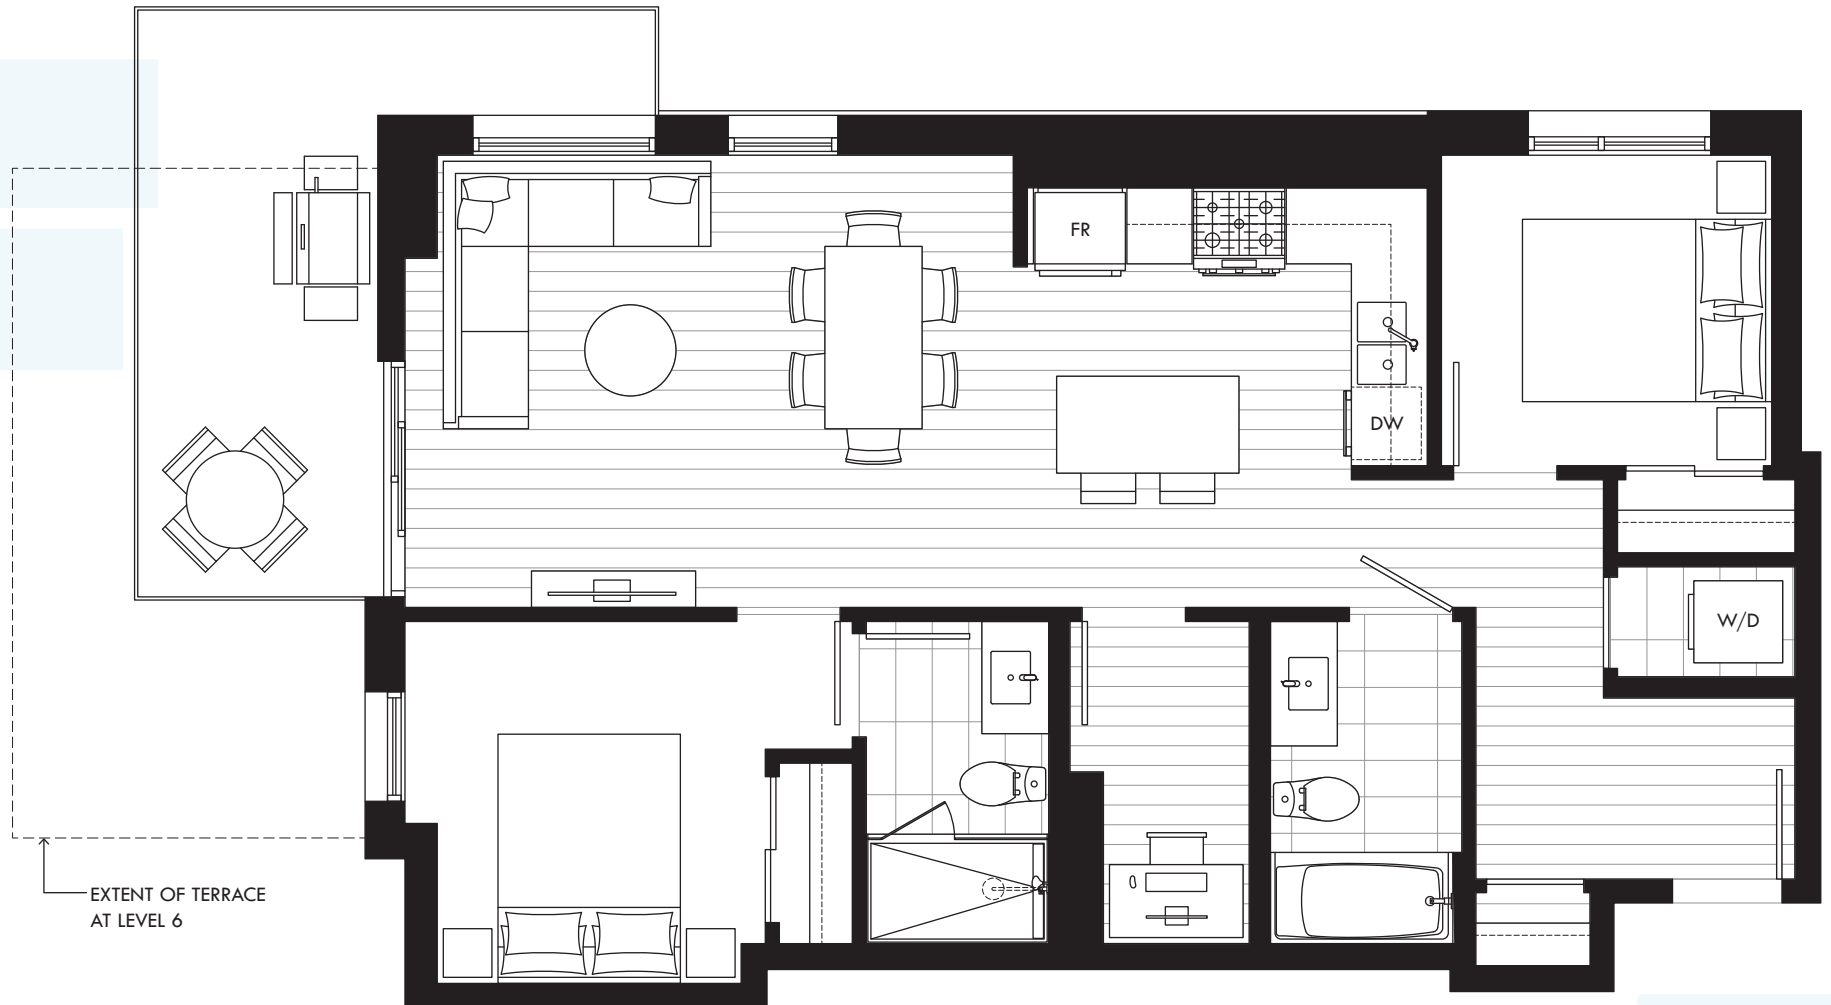

# D5

**2 BEDROOM + FLEX**

**2 BATH**

Interior 936-943 SQFT · Balcony 120 SQFT

Terrace L6 120 SQFT

# P A R A D Í G M

EXTENT OF TERRACE  
AT LEVEL 6

LEVEL 6

LEVELS 7-21  N